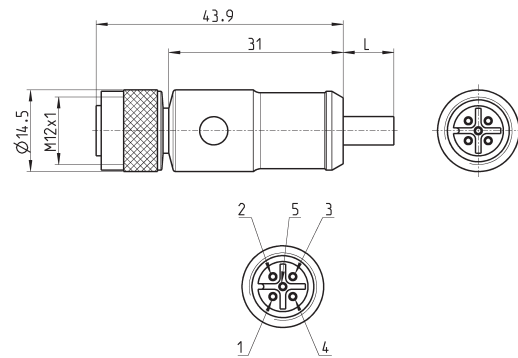

ACCESSORIES FOR SERVO VALVES SERIES LR

Fitting block Mod.
LRA0C-3

Connector Mod. CS-
PM07CB

Connector Mod. CS-
PM04CB

Connector Mod. CS-
PF07CB

Cable Mod. CS-LR05HB-
D200/D500

Cable Mod. CS-LF05HB-
D200/D500

Fitting block Mod. LRA0C-3 for valves Series LRWA0

Mod.	
LRA0C-3	

Cable Mod. CS-LF05HB-D200/D500

Mod.	Cable length (m)
CS-LF05HB-D200	2
CS-LF05HB-D500	5

Cable Mod. CS-LR05HB-D200/D500

Mod.	Cable length (m)
CS-LR05HB-D200	2
CS-LR05HB-D500	5