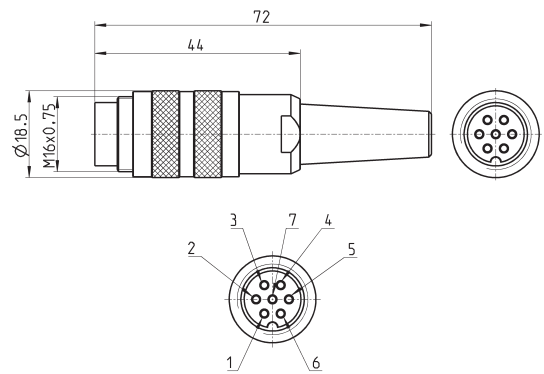

Male connector M16 7 pin Mod. CS-PM07CB