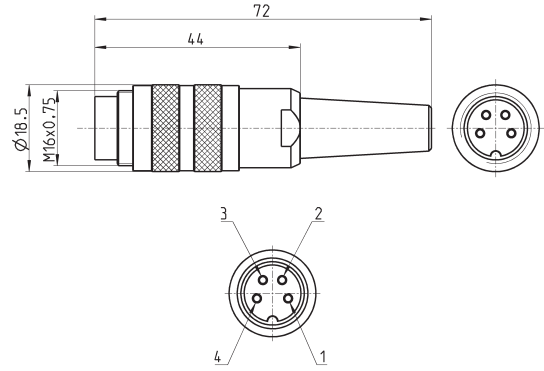

Male connector M16 4 pin Mod. CS-PM04CB