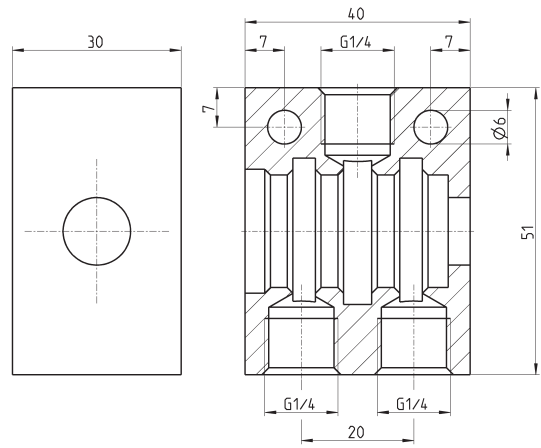

ACCESSORIES FOR SERVO VALVES SERIES LR

Fitting block Mod.
LRA0C-3

Connector Mod. CS-
PM07CB

Connector Mod. CS-
PM04CB

Connector Mod. CS-
PF07CB

Cable Mod. CS-LR05HB-
D200/D500

Cable Mod. CS-LF05HB-
D200/D500

Fitting block Mod. LRA0C-3 for valves Series LRWA0

Mod.	
LRA0C-3	

Cable Mod. CS-LF05HB-D200/D500

Mod.	Cable length (m)
CS-LF05HB-D200	2
CS-LF05HB-D500	5

Cable Mod. CS-LR05HB-D200/D500

Mod.	Cable length (m)
CS-LR05HB-D200	2
CS-LR05HB-D500	5